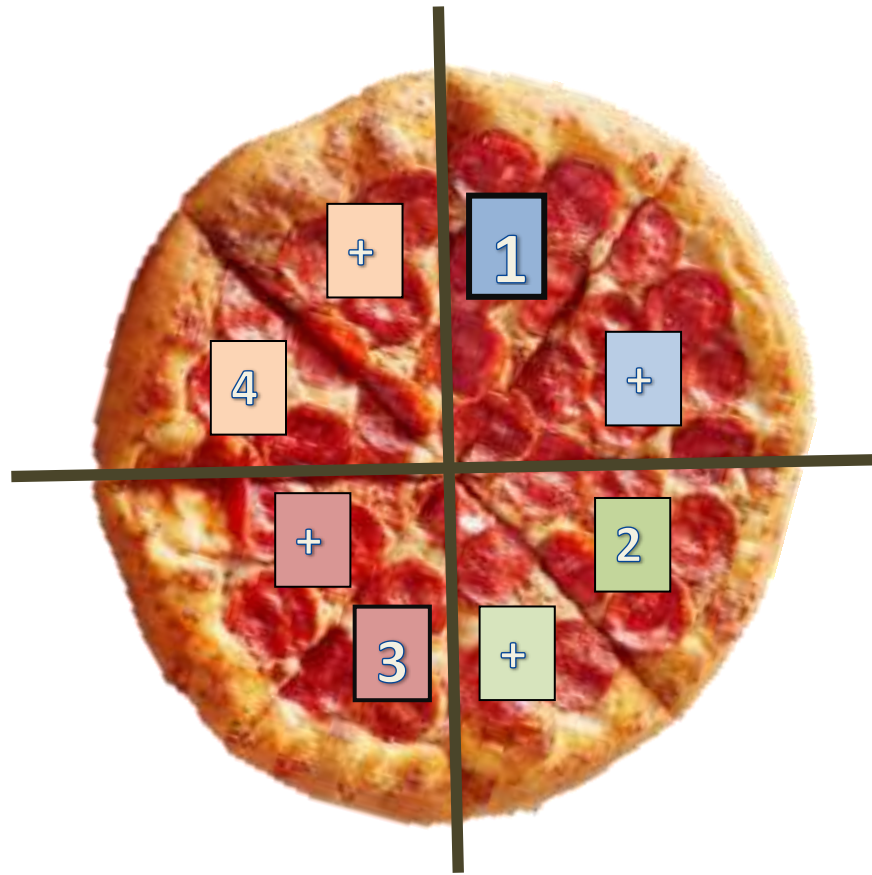

# Hierarchy of Notes

# Hierarchy of Notes

4

4

A musical staff with a treble clef and a '4' indicating a 4/4 time signature. The staff is divided into four measures. The first measure contains a whole note. The second measure contains two half notes. The third measure contains four quarter notes. The fourth measure contains eight eighth notes.

<b>1</b>	+	<b>2</b>	+	<b>3</b>	+	<b>4</b>	+
↓	↑	↓	↑	↓	↑	↓	↑

OR....