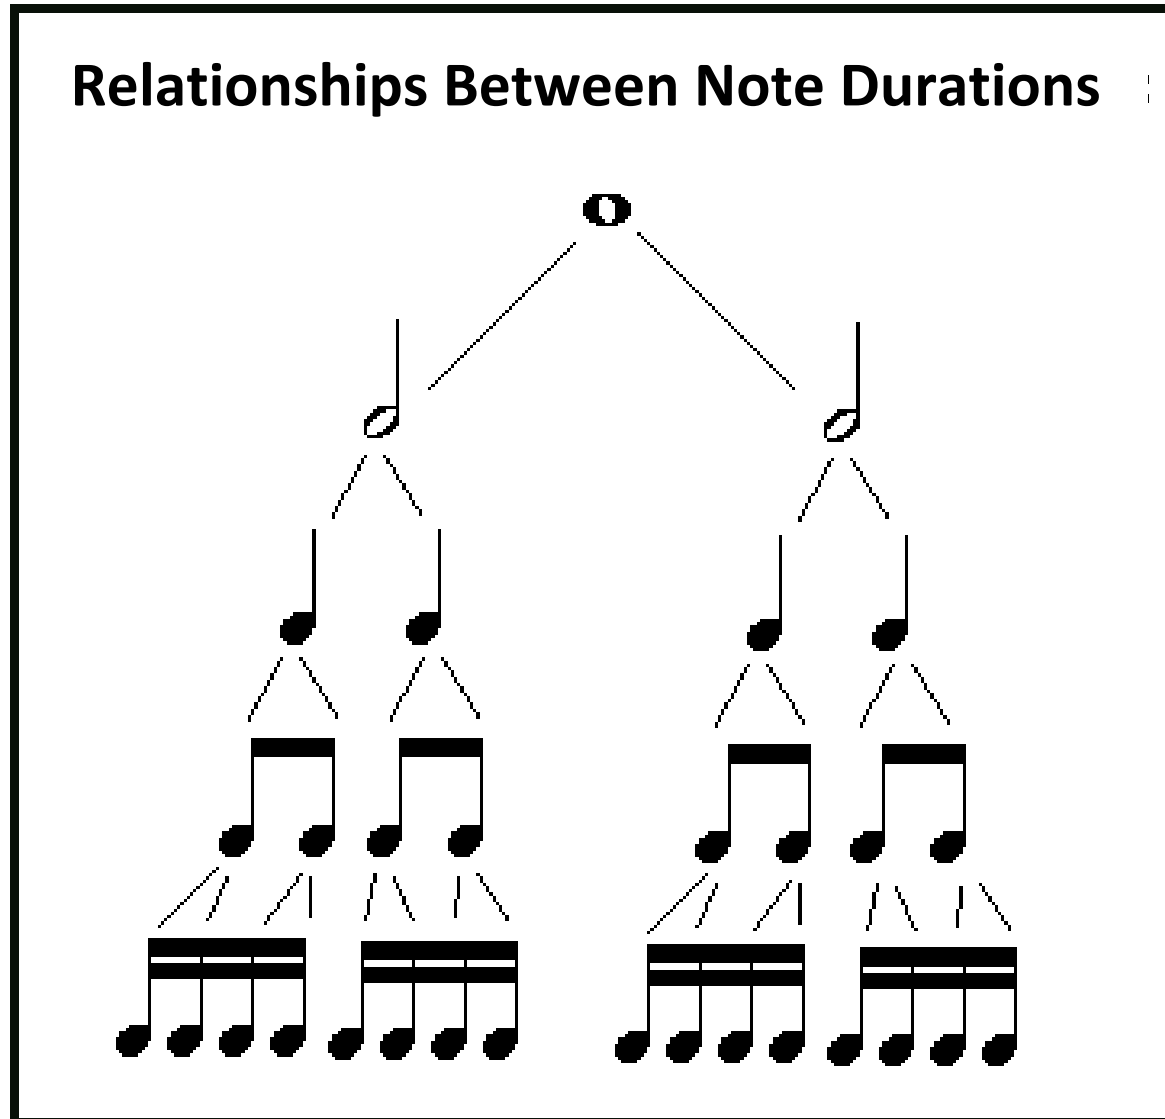

# Hierarchy of Notes

# Hierarchy of Notes

4

4

A musical staff with a treble clef and a '4' indicating a 4/4 time signature. The staff is divided into four measures. The first measure contains a whole note. The second measure contains two half notes. The third measure contains four quarter notes. The fourth measure contains eight eighth notes.